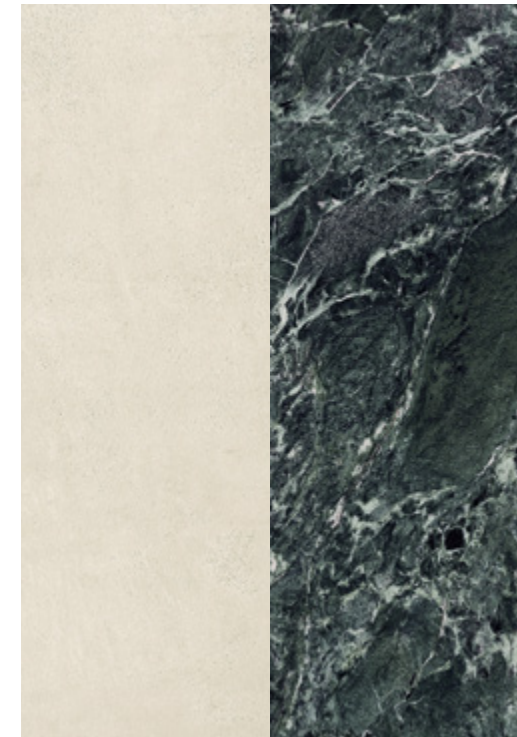

Floor Balance Nude 270x120 cm Wall Balance Steel Blue 270x120 cm /Jatoba Brown 300x150 cm

Floor Balance Ivory 120x120 cm / Aosta Green Marble 300x150 cm Wall & Furniture Aosta Green Marble 300x150 cm

Floor Balance Ivory 120x120 cm / Aosta Green Marble 300x150 cm Furniture Aosta Green Marble 300x150 cm