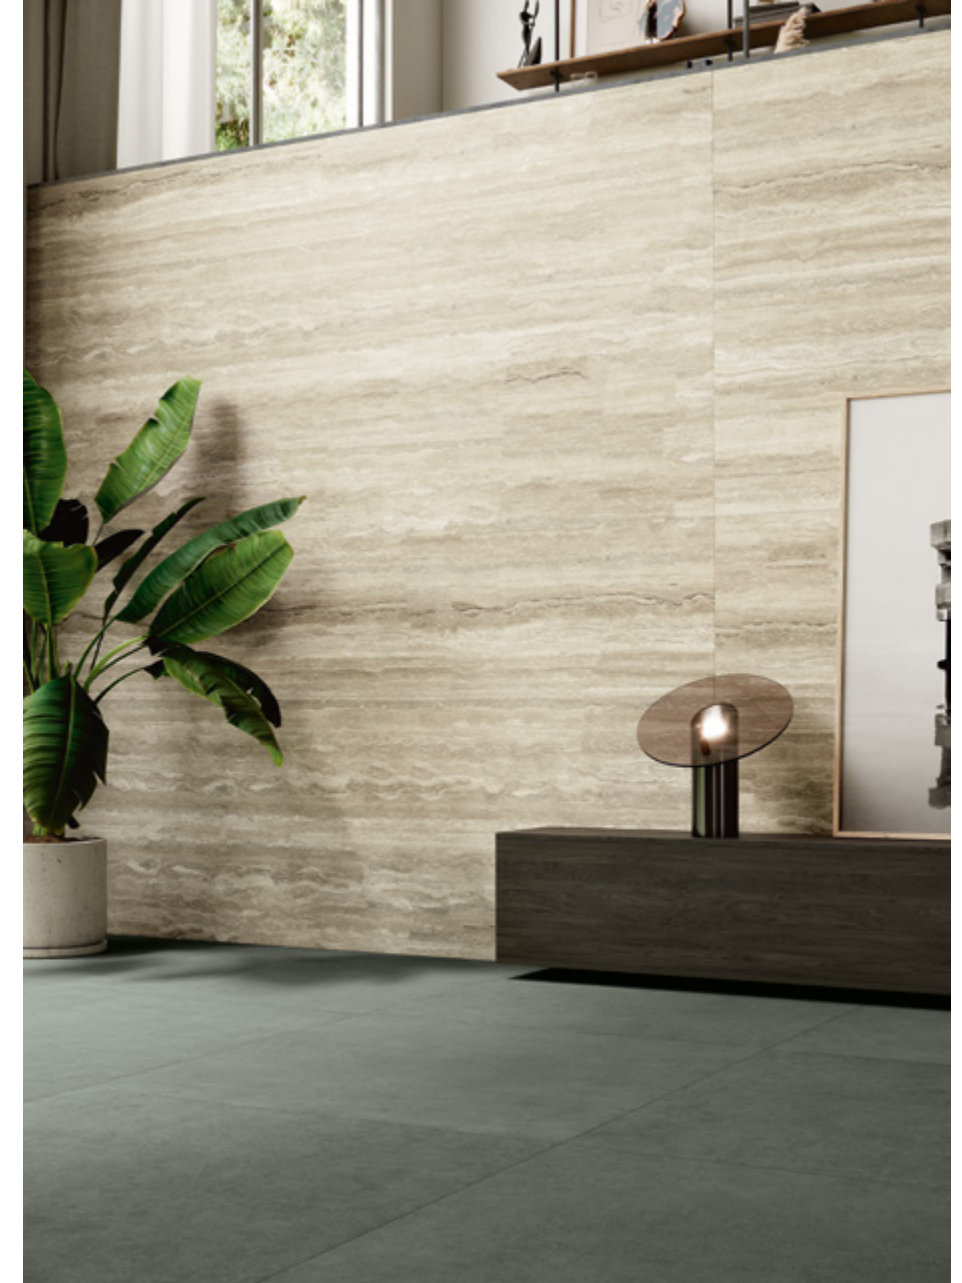

Floor Balance Chester Green 120x120 cm Wall Travertino 300x150 cm

Floor Vogue 300x150 cm Wall Balance Chester Green 270x120 cm

Floor Balance Dark Grey 120x120 cm Wall Balance Dark Grey 120x120 cm / Statuario Delicato 300x150 cm Furniture Trambiserra Grey 300x150cm