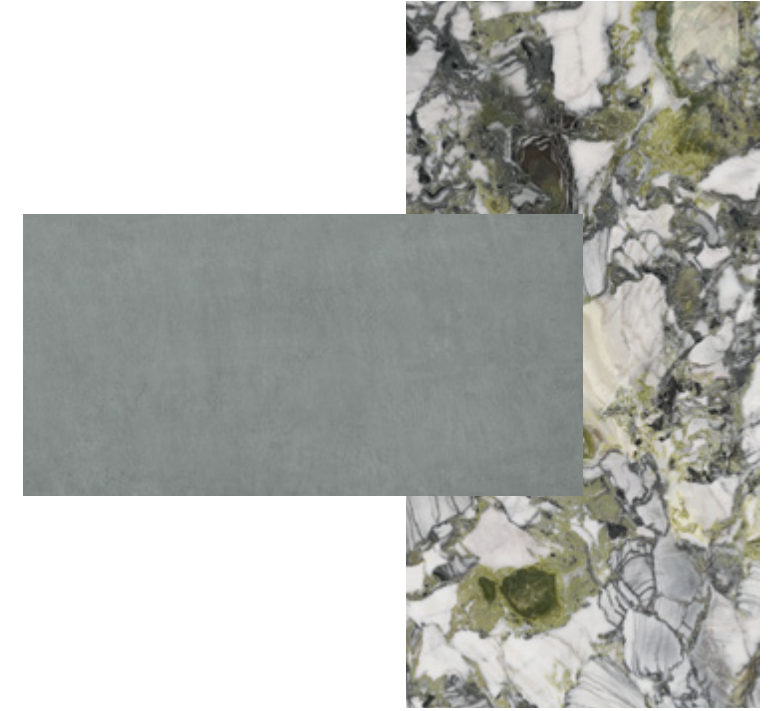

Floor Balance Dark Grey 120x120cm Furniture Trambiserra Grey 300x150cm

Floor Balance Azure 120x120 cm Wall Ocean White 300x150 cm Furniture Ocean White 300x150 cm

Floor Balance Azure 120x120 cm Furniture Ocean White 300x150 cm