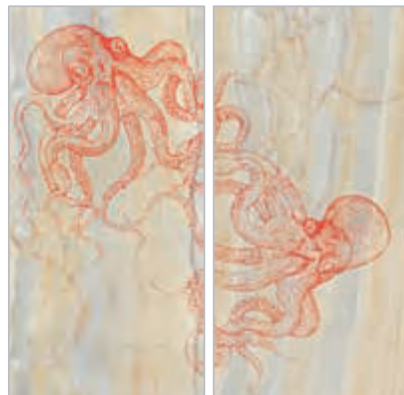

Octopus Red
300x300cm (comp. 2pz 300x150cm)
cod. Y4V000D330006

and
many
more