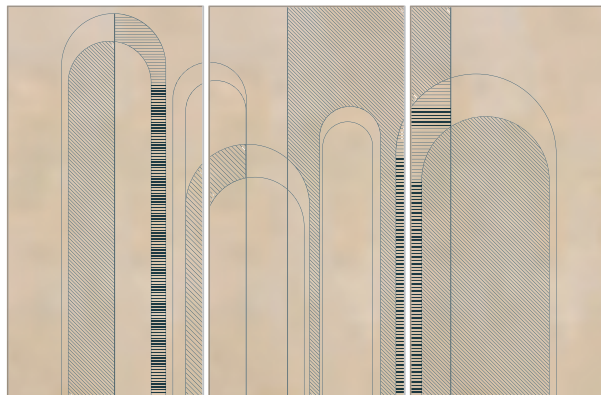

Graphic

Arches Gold
300x450cm

Composition (Slabs+Graphic)

Arches Gold
300x450cm (comp. 3pz 300x150cm)
cod. Y4W800D453006

Colors Ideas

Arches Red
300x450cm (comp. 3pz 300x150cm)
cod. Y4W900D453006

Arches Blue
300x450cm (comp. 3pz 300x150cm)
cod. Y4WA00D453006