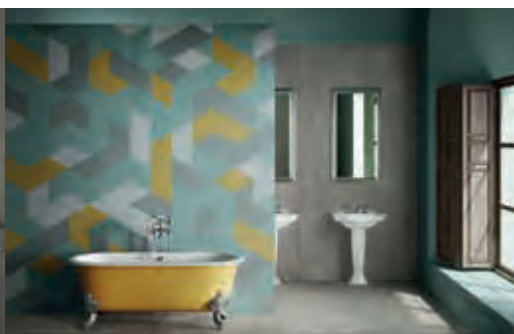

LIVE YOUR STYLE EVERYWHERE.

With **Design Your Slabs** you can implement your creative ideas anywhere, with the guarantee of obtaining the maximum results from an aesthetic and technical perspective. In interior spaces, to give colour, character and personality to commercial and residential environments and in places dedicated to hospitality, entertainment and conviviality; in particularly wet areas such as spas, and wellness centres, and outdoors, with the creation of attractive façades, walls or other interventions with a surprising and long-lasting decorative impact.

Bathroom

Con **Design Your Slabs** puoi realizzare tue idee creative ovunque, con la garanzia di ottenere sempre i massimi risultati dal punto di vista estetico e tecnico. Negli spazi interni, per dare colore, carattere e personalità agli ambienti residenziali e commerciali e nei luoghi dedicati all'ospitalità, all'intrattenimento e alla convivialità; in aree particolarmente umide quali spa, e centri wellness; e outdoor, con la realizzazione di suggestive facciate, pareti o altri interventi dall'impatto decorativo sorprendente e durevole nel tempo.