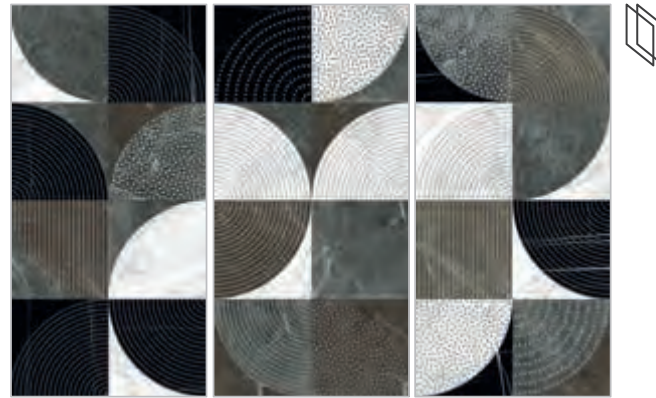

and
many
more

Slab

Veined White
300x150cm

Graphic

Not Circles
300x450cm

+

=

Composition (Slabs+Graphic)