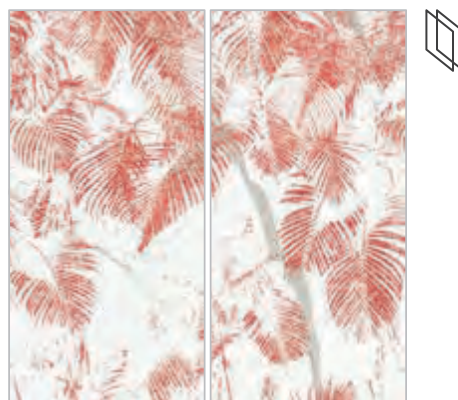

Ferns Forest Red
300x300cm (comp. 2pz 300x150cm)
cod. Y4TQ00D330006