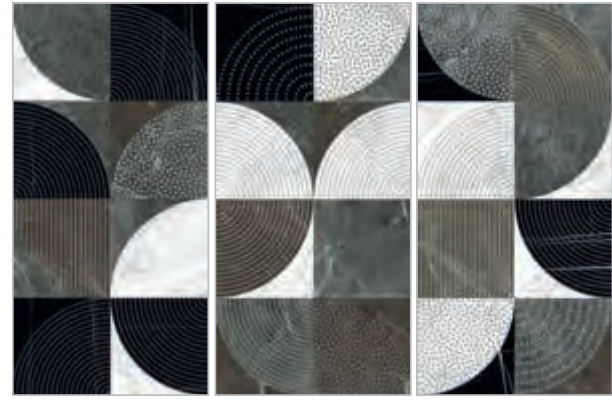

and
many
more

Slab

Veined White
300x150cm

Graphic

Not Circles
300x450cm

+

=

Composition (Slabs+Graphic)