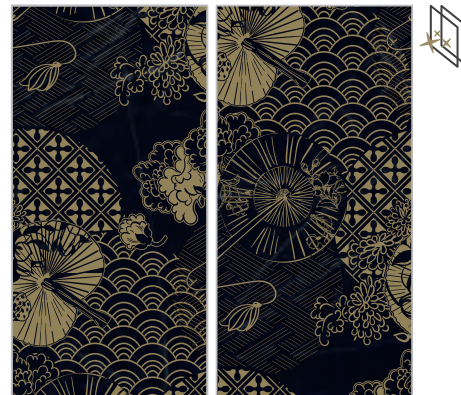

Underwater Sea Sunset
300x150cm

Composition

Underwater Sea Sunset
1200x900cm (comp. 24pz 300x150cm)
cod. Y4US00D129006

Slab

Black Marquinia
300x150cm

Graphic

Kyoto Gold
300x300cm

Composition (Slabs+Graphic)