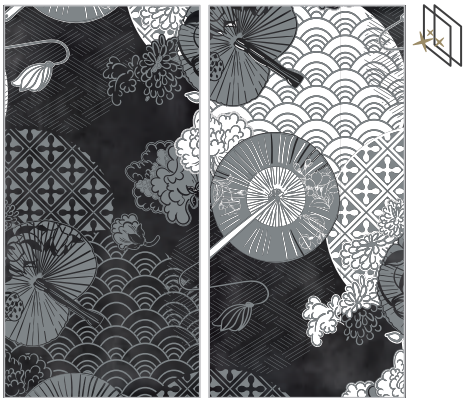

Colors Ideas

Kyoto Silver
300x300cm (comp. 2pz 300x150cm)
cod. Y4UV00D330006